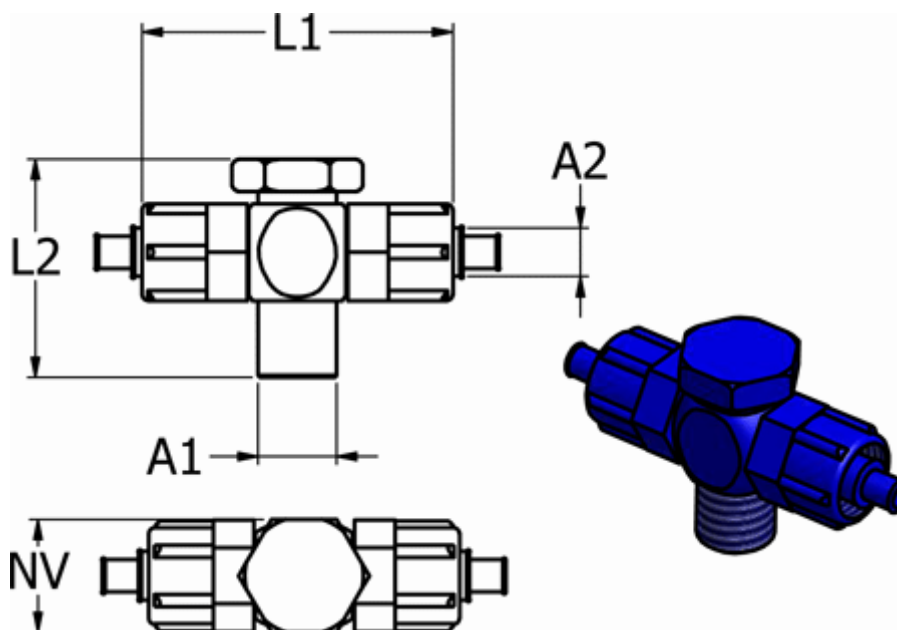

Article number: 58614811

Description: Push-on fitting POM 14.811, Ø6/4-G 1/8"-Ø6/4
Swivel plastic Tee, blue

Measures

For hose A2 = 6/4

L1 = 47

L2 = 27

NV = 14

Thread A1 = G 1/8"